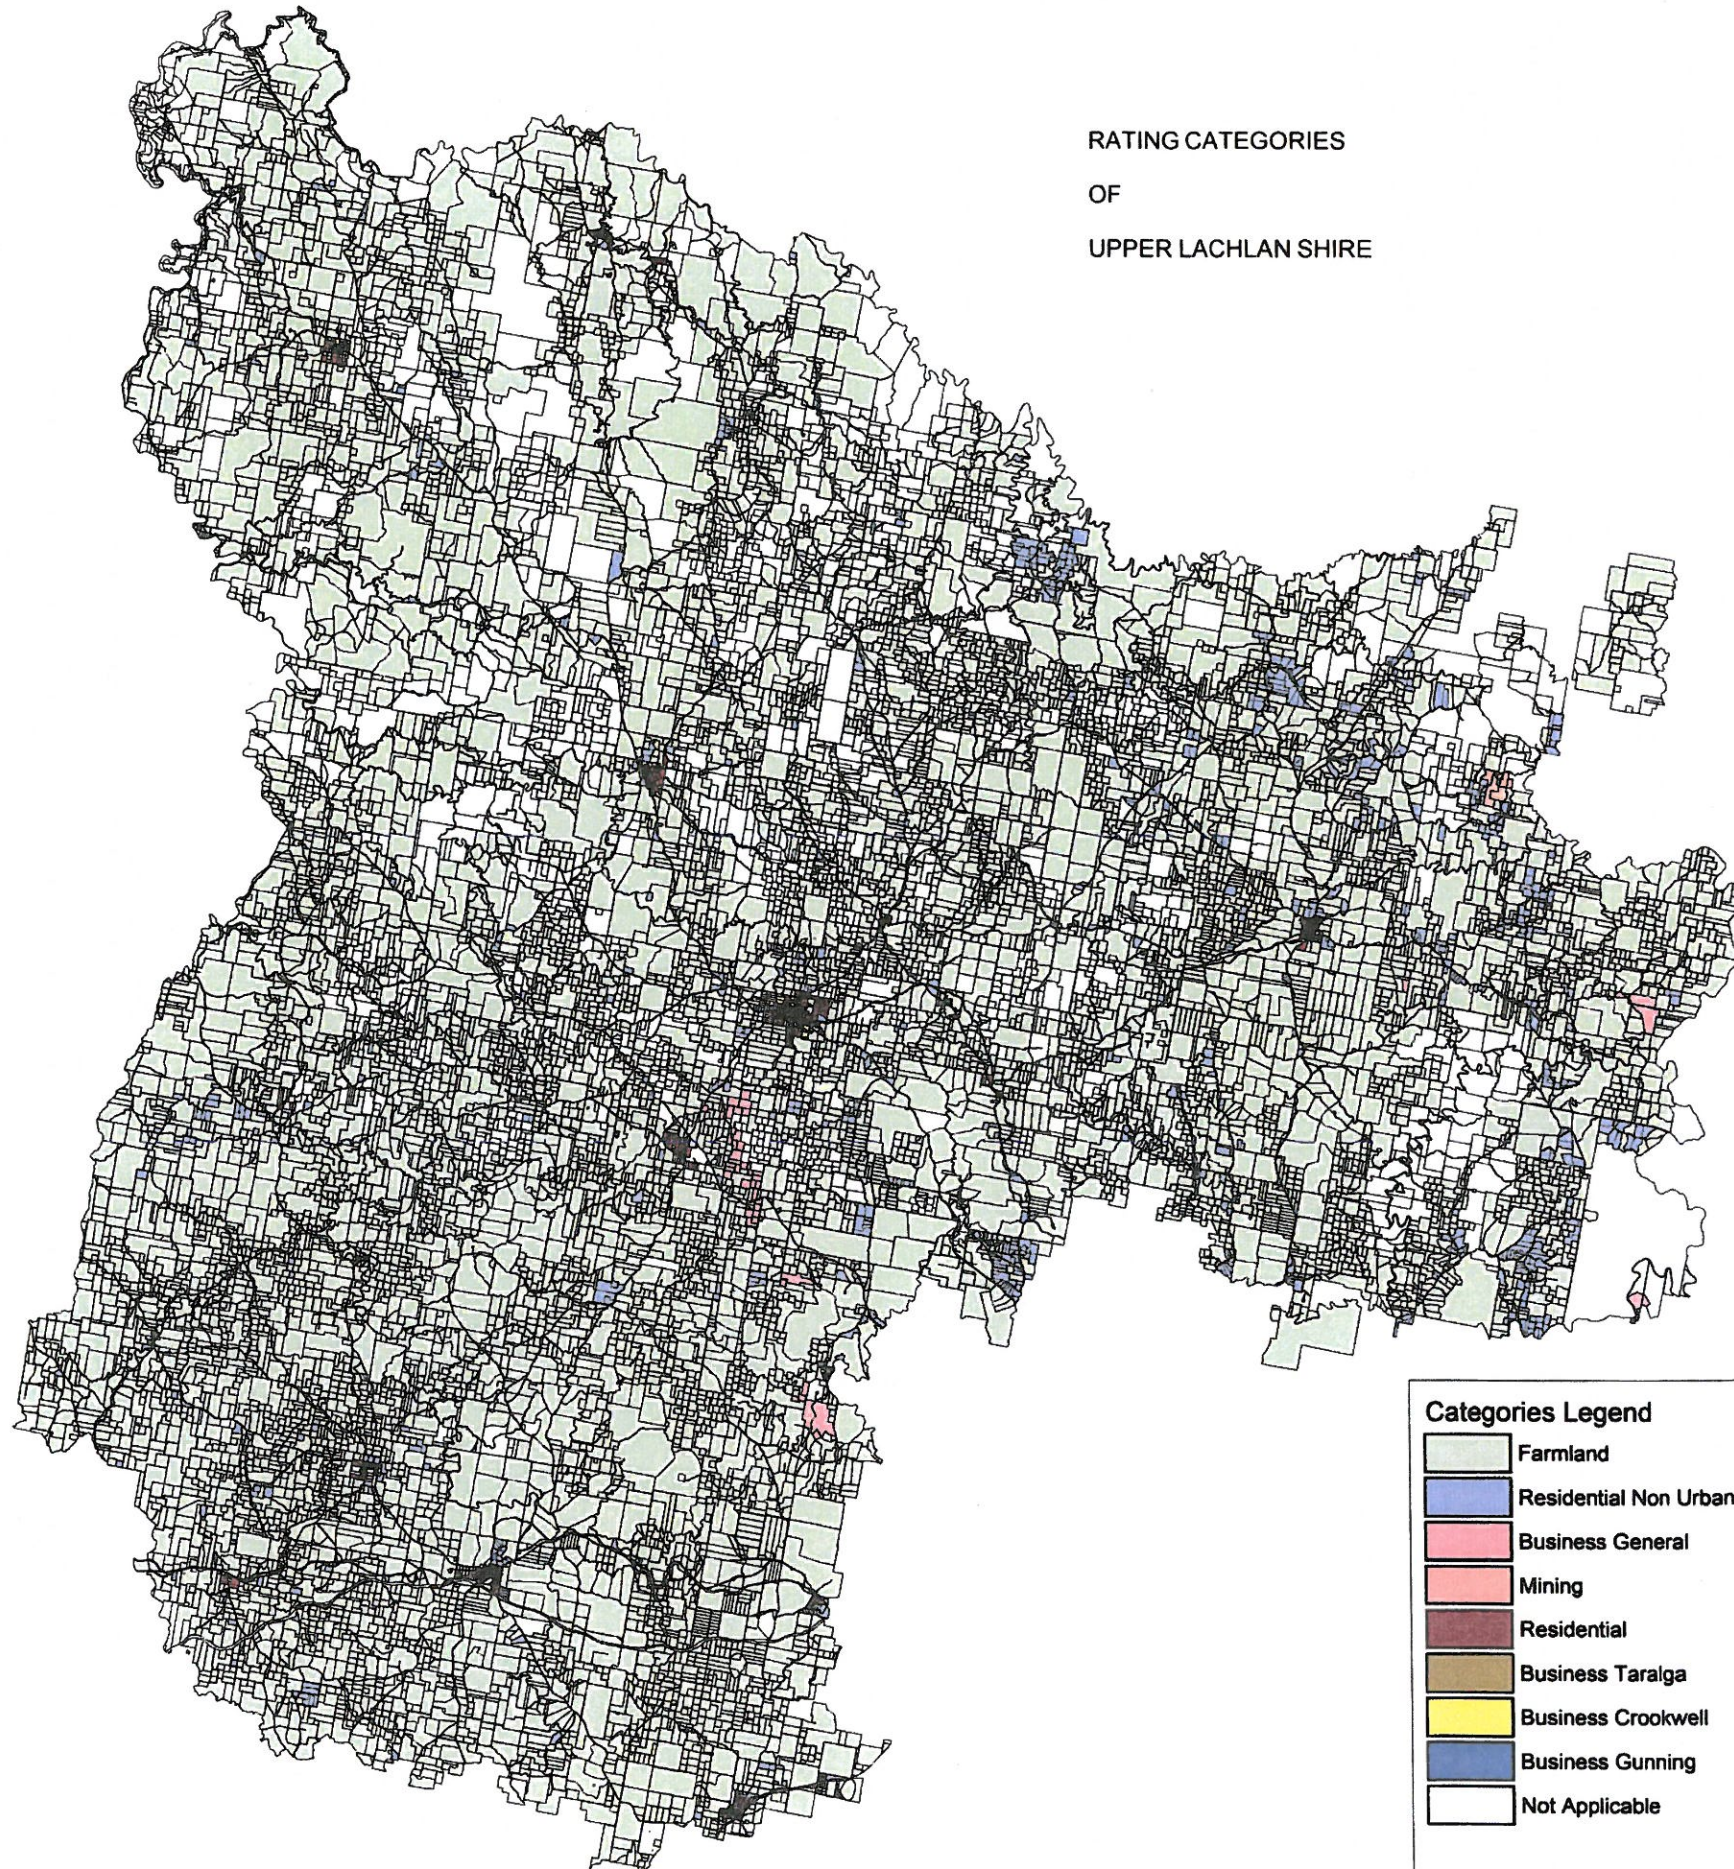

RATING CATEGORIES
OF
UPPER LACHLAN SHIRE

Categories Legend	
	Farmland
	Residential Non Urban
	Business General
	Mining
	Residential
	Business Taralga
	Business Crookwell
	Business Gunning
	Not Applicable